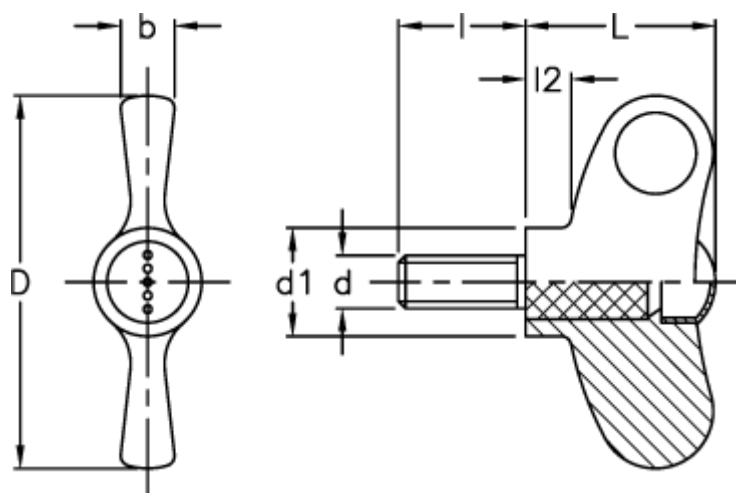

Article number: 23052238566

Description: E+G Wing screw  
EWN.70 p-M10x20-C6, red cap

## Measures

b	= 10
D	= 70
d1	= 20.0
d 6g	= M10
l	= 20
L	= 36
l2	= 8.0